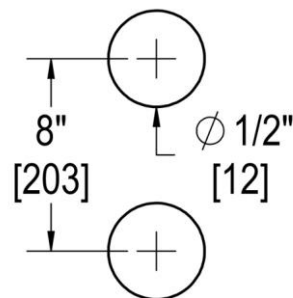

# COUNTERPOINT WITH ROSETTES

8" C/C BACK-TO-BACK PULL WITH 1" DIAMETER

Product Code: L.46.214-8

portals

## TEMPLATE & INSTALLATION NOTES

Item requires glass fabrication according to template above and should only be used with tempered safety glass.

Glass Thickness	1/4" [6 mm] to 1/2" [12 mm]
Hole Diameter	1/2" [12 mm]