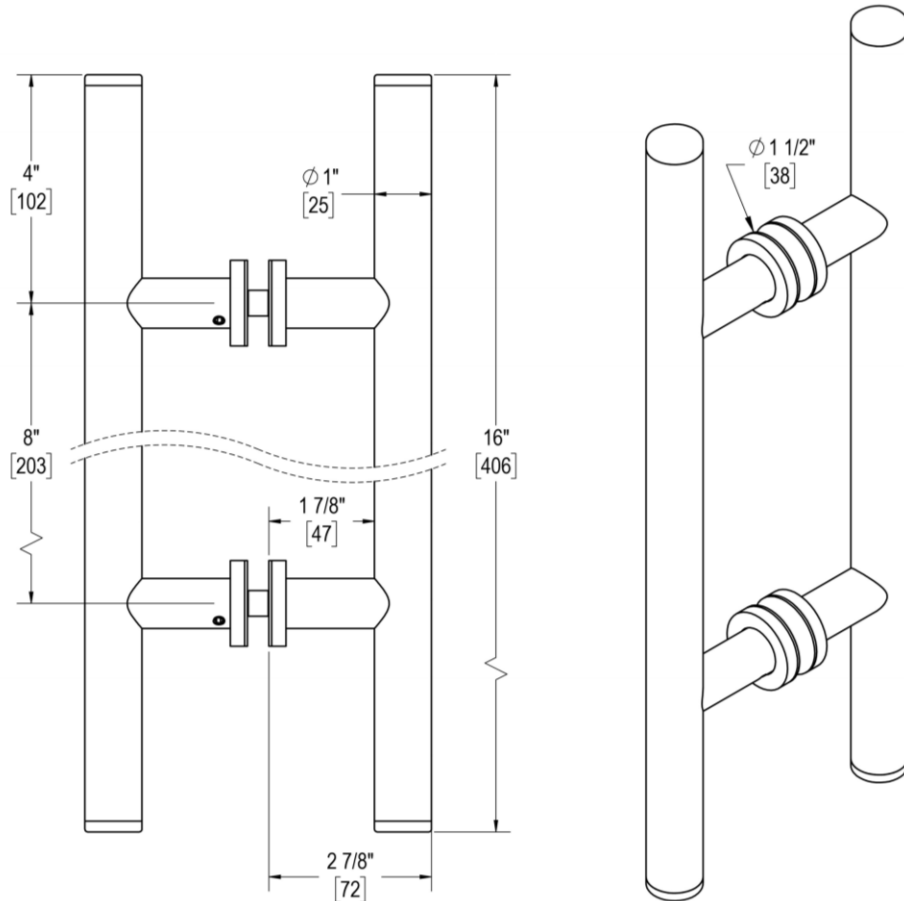

# COUNTERPOINT WITH ROSETTES

8" C/C BACK-TO-BACK PULL WITH 1" DIAMETER

Product Code: L.46.214-8

portals

## MATERIALS

Solid & tubular brass components, stainless steel fasteners, and clear polycarbonate washers

## FUNCTION DETAILS & PRODUCT NOTES

- Product design coordinates with other shower & bathroom hardware in the Counterpoint suite.
- Decorative rosettes provide additional design detail and cover any glass defects around the holes.

## TEMPLATE & INSTALLATION NOTES

Item requires glass fabrication according to template above and should only be used with tempered safety glass.

Glass Thickness	1/4" [6 mm] to 1/2" [12 mm]
Hole Diameter	1/2" [12 mm]